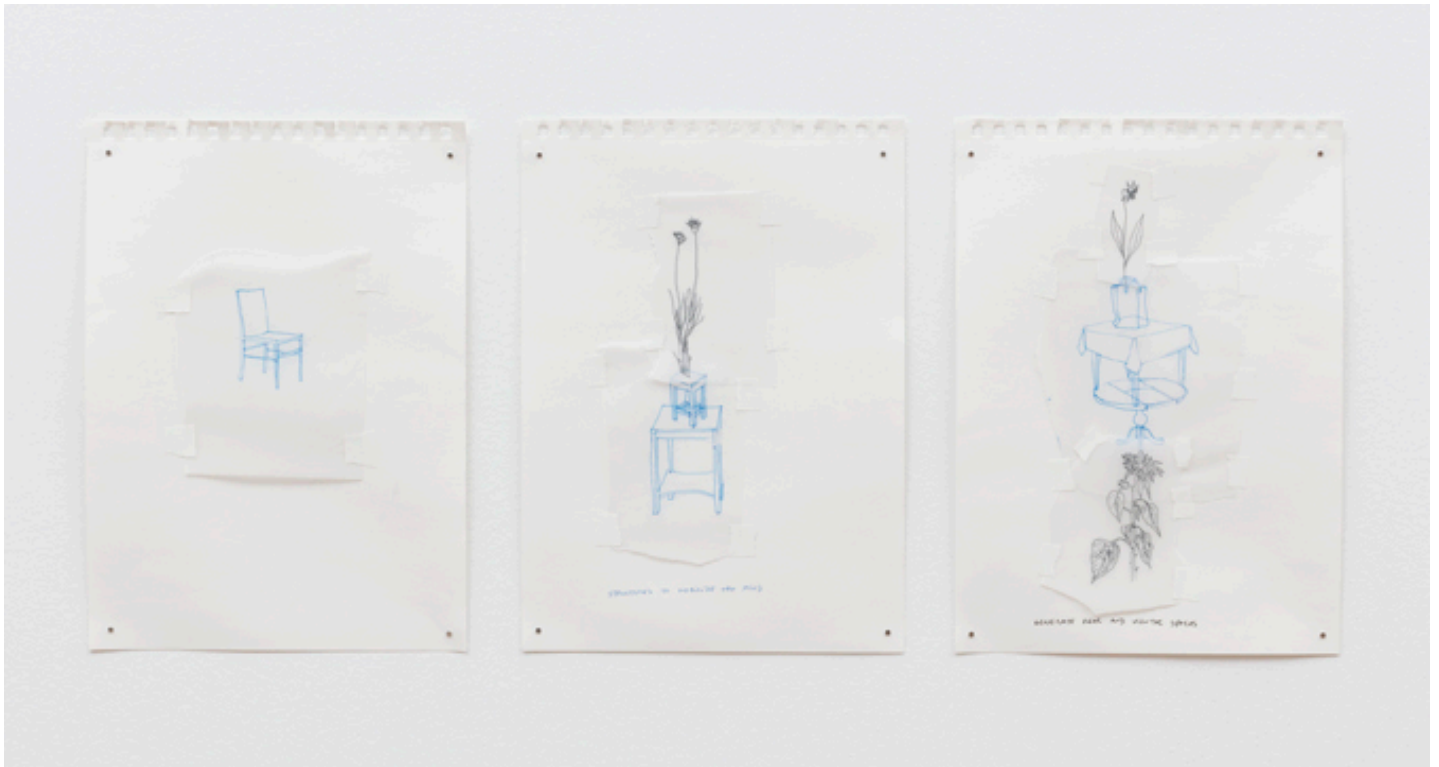

Alexander and Bonin

Carlos Bunga, Thoughts Aloud (Furniture), 2017
overall: 12 1/2 x 29 1/2 in/31.8 x 58.4 cm
CB-17-DR-006