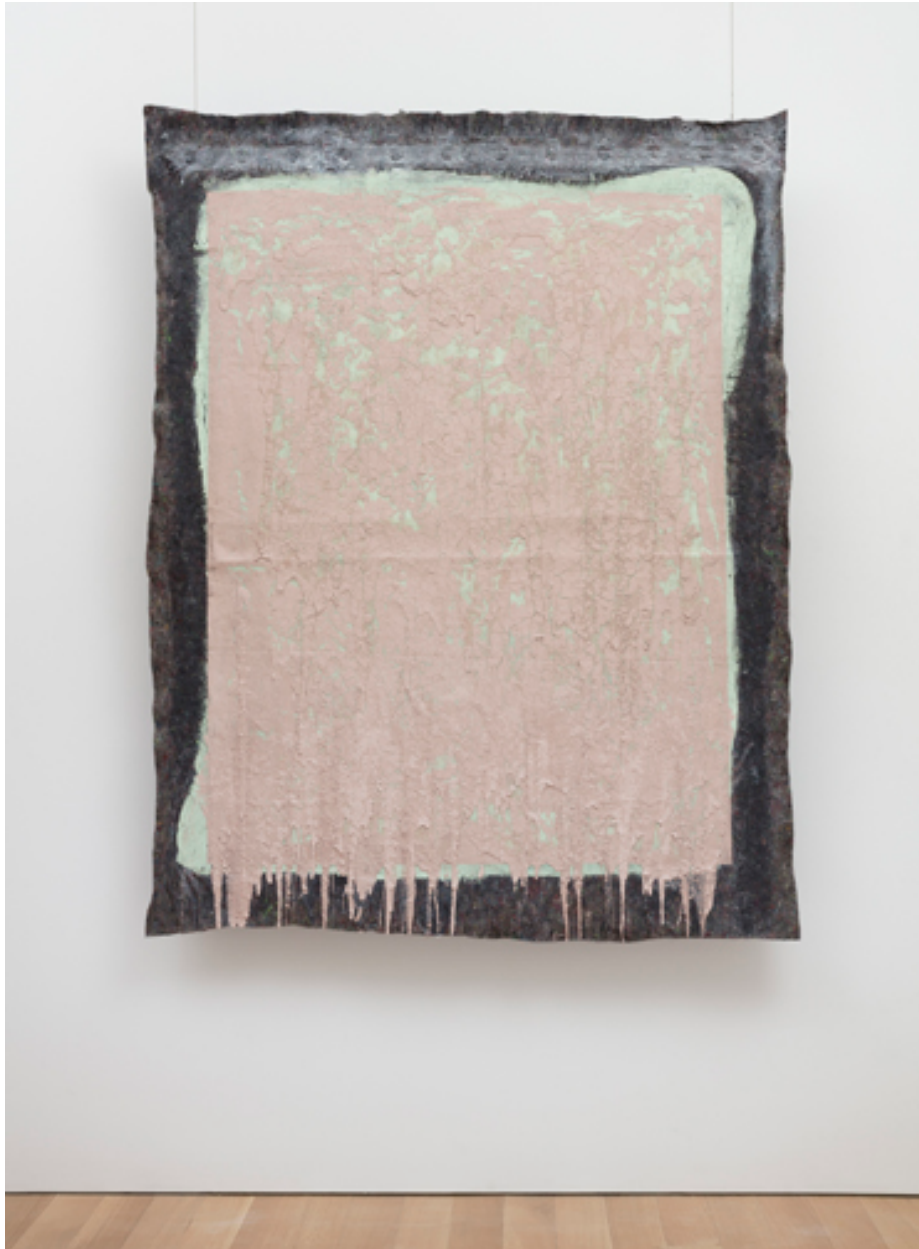

# Alexander and Bonin

Carlos Bunga, Hanging Painting #1, 2016  
78 3/4 x 61 in/200 x 155 cm  
CB-16-PA-009