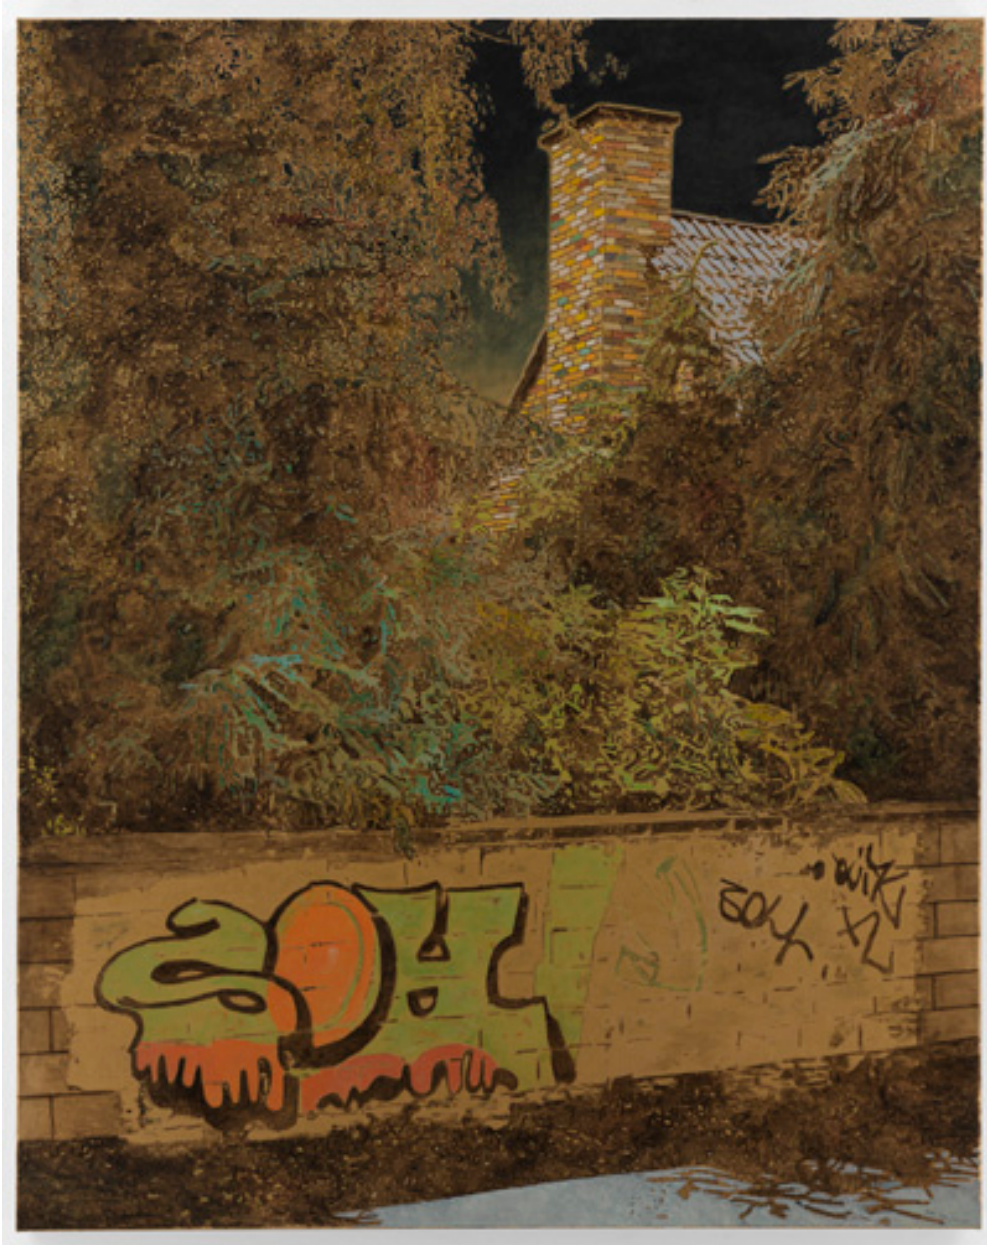

# Alexander and Bonin

Stefan Kürten, *Soh (You're slipping away from me)*, 2012  
59 x 47 1/4 in/150 x 120 cm  
SK-12-PA-306