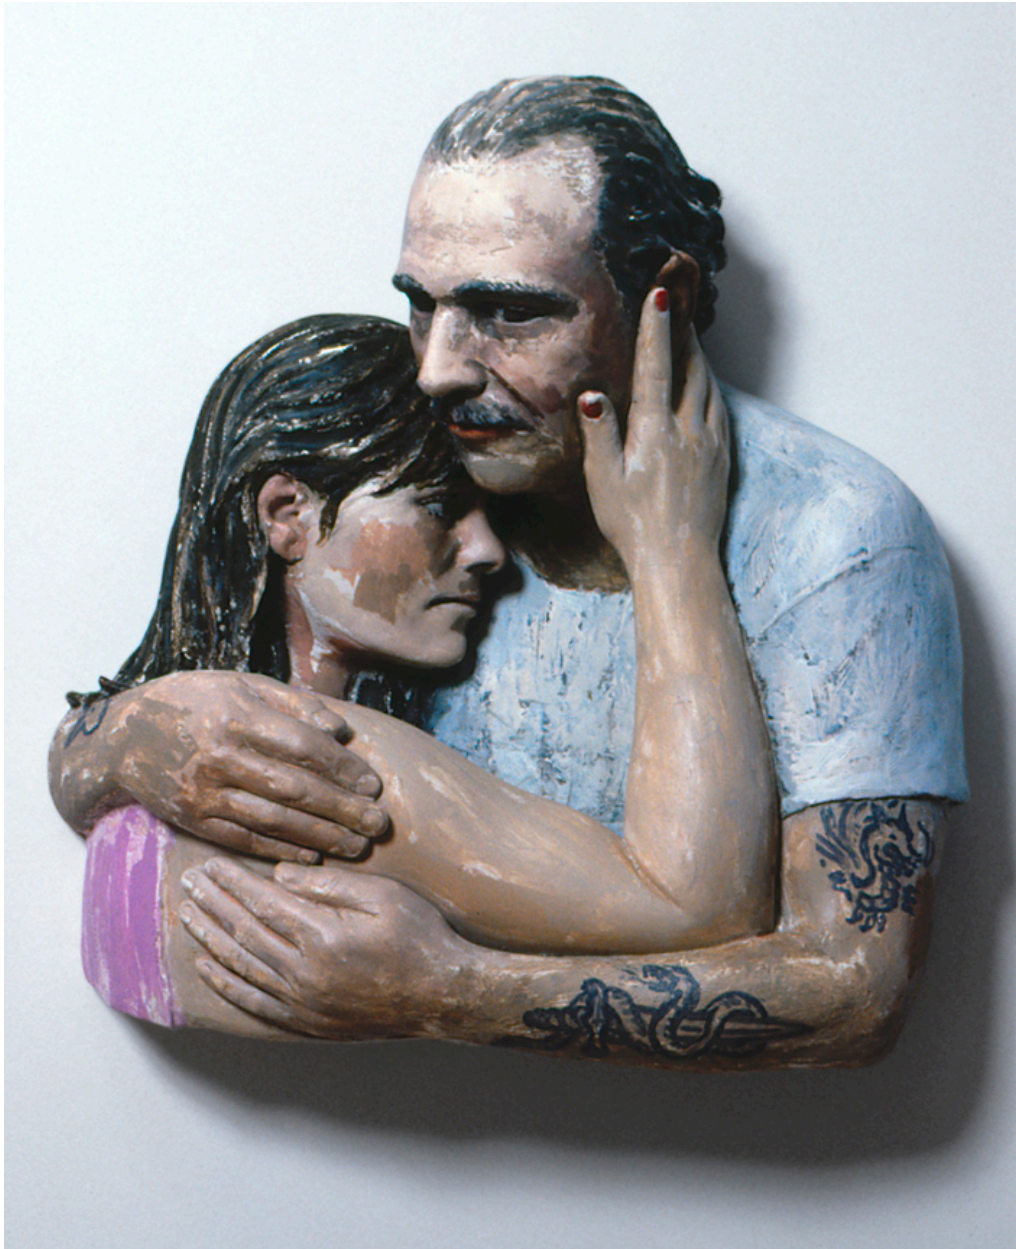

# Alexander and Bonin

John Ahearn, Ron and Lucy I (serious), 1993  
24 x 24 x 8 in./61 x 61 x 20.3 cm  
JA-93-SC-257