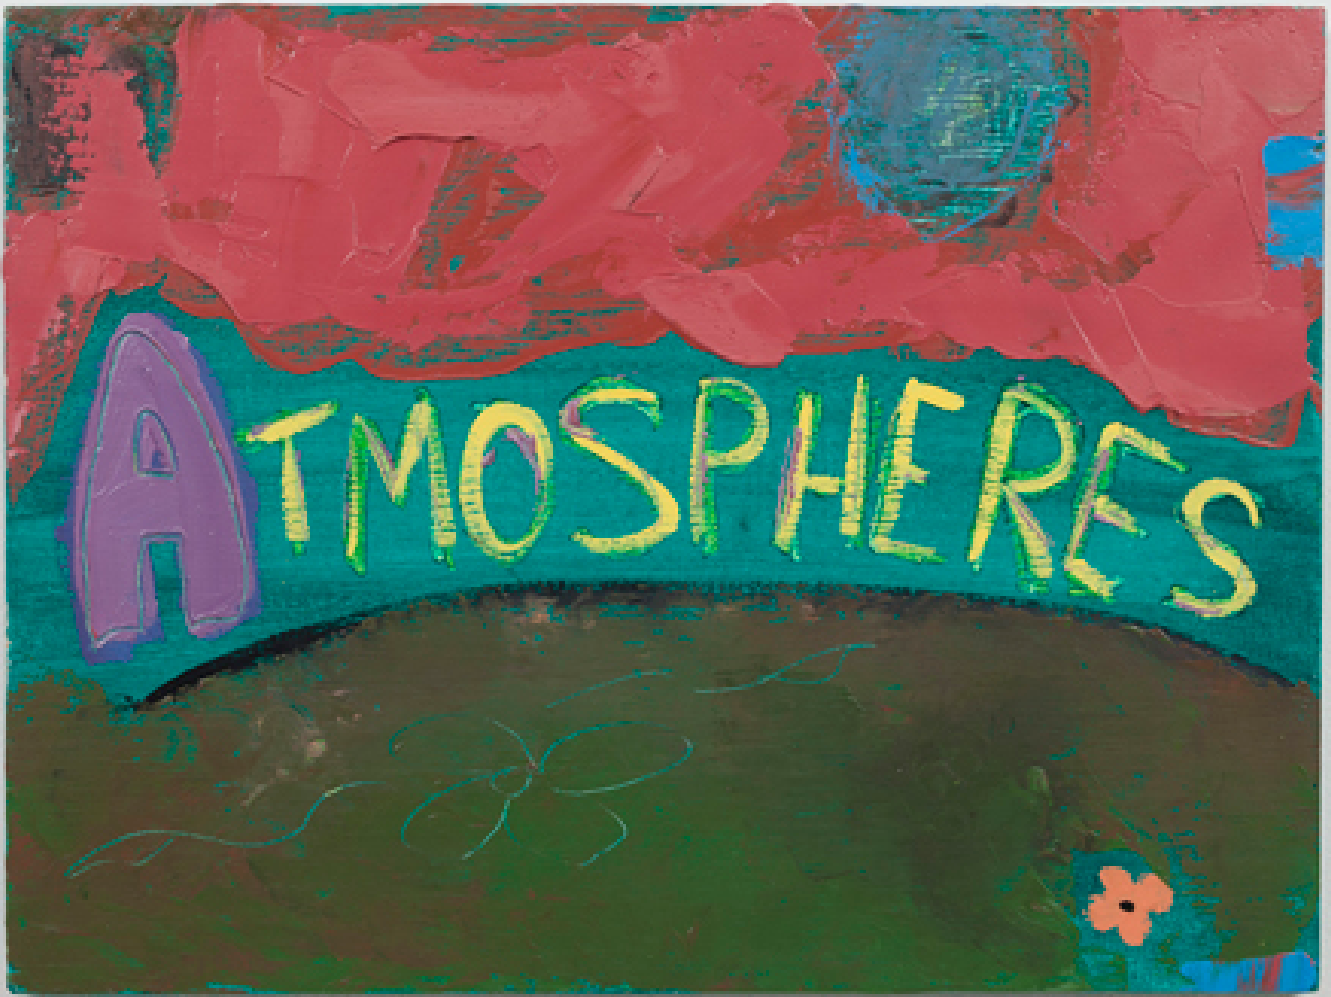

Alexander and Bonin

Ree Morton, Atmospheres (Signs of Love), 1976
13½ x 18 in./33 x 43 cm
REM-76-PA-034