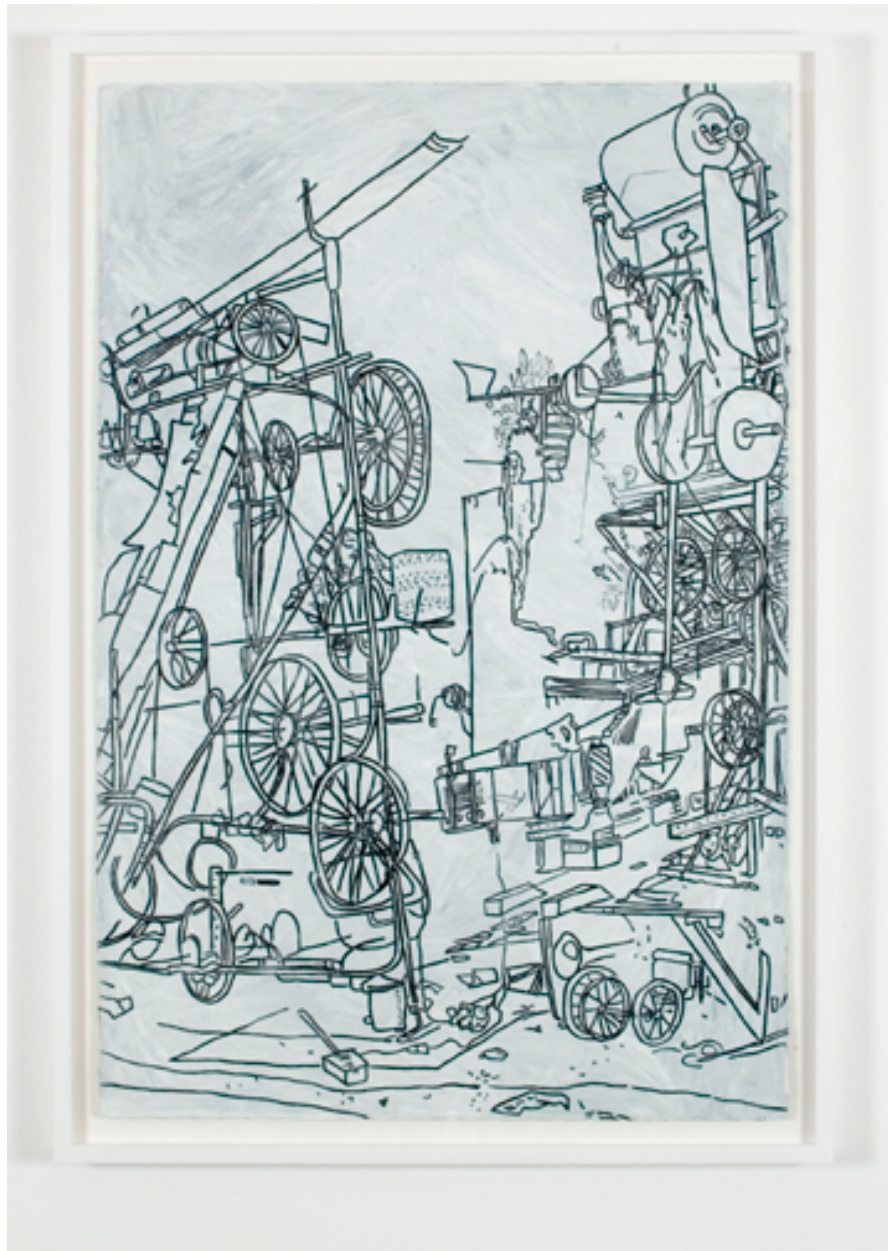

Alexander and Bonin

Michael Landy, H.2.N.Y. Tinguely's Contraption, Nation,
2006
40 x 26 1/2 in/ 101.5 x 67 cm
ML-06-DR-027