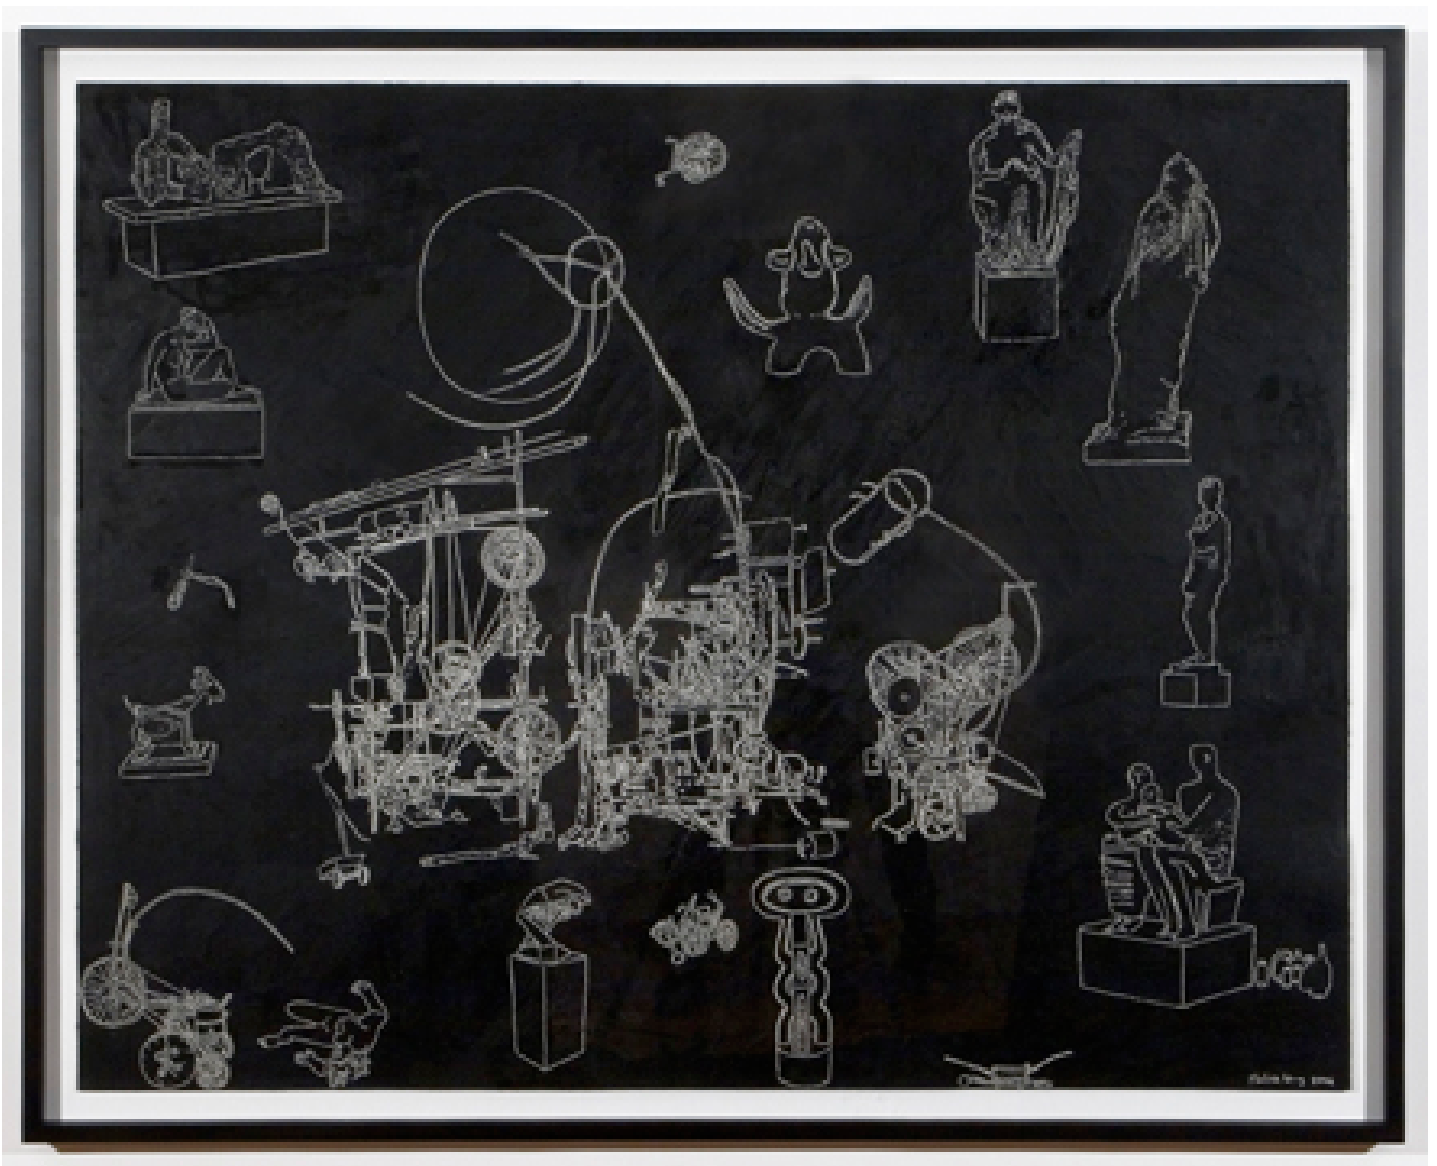

Alexander and Bonin

Michael Landy, H.2.N.Y. Homage to New York Reappears after 46 years at Museum of Modern Art Sculpture Garden, 2006
48 x 60 in/ 122 x 152.5 cm
ML-06-DR-050