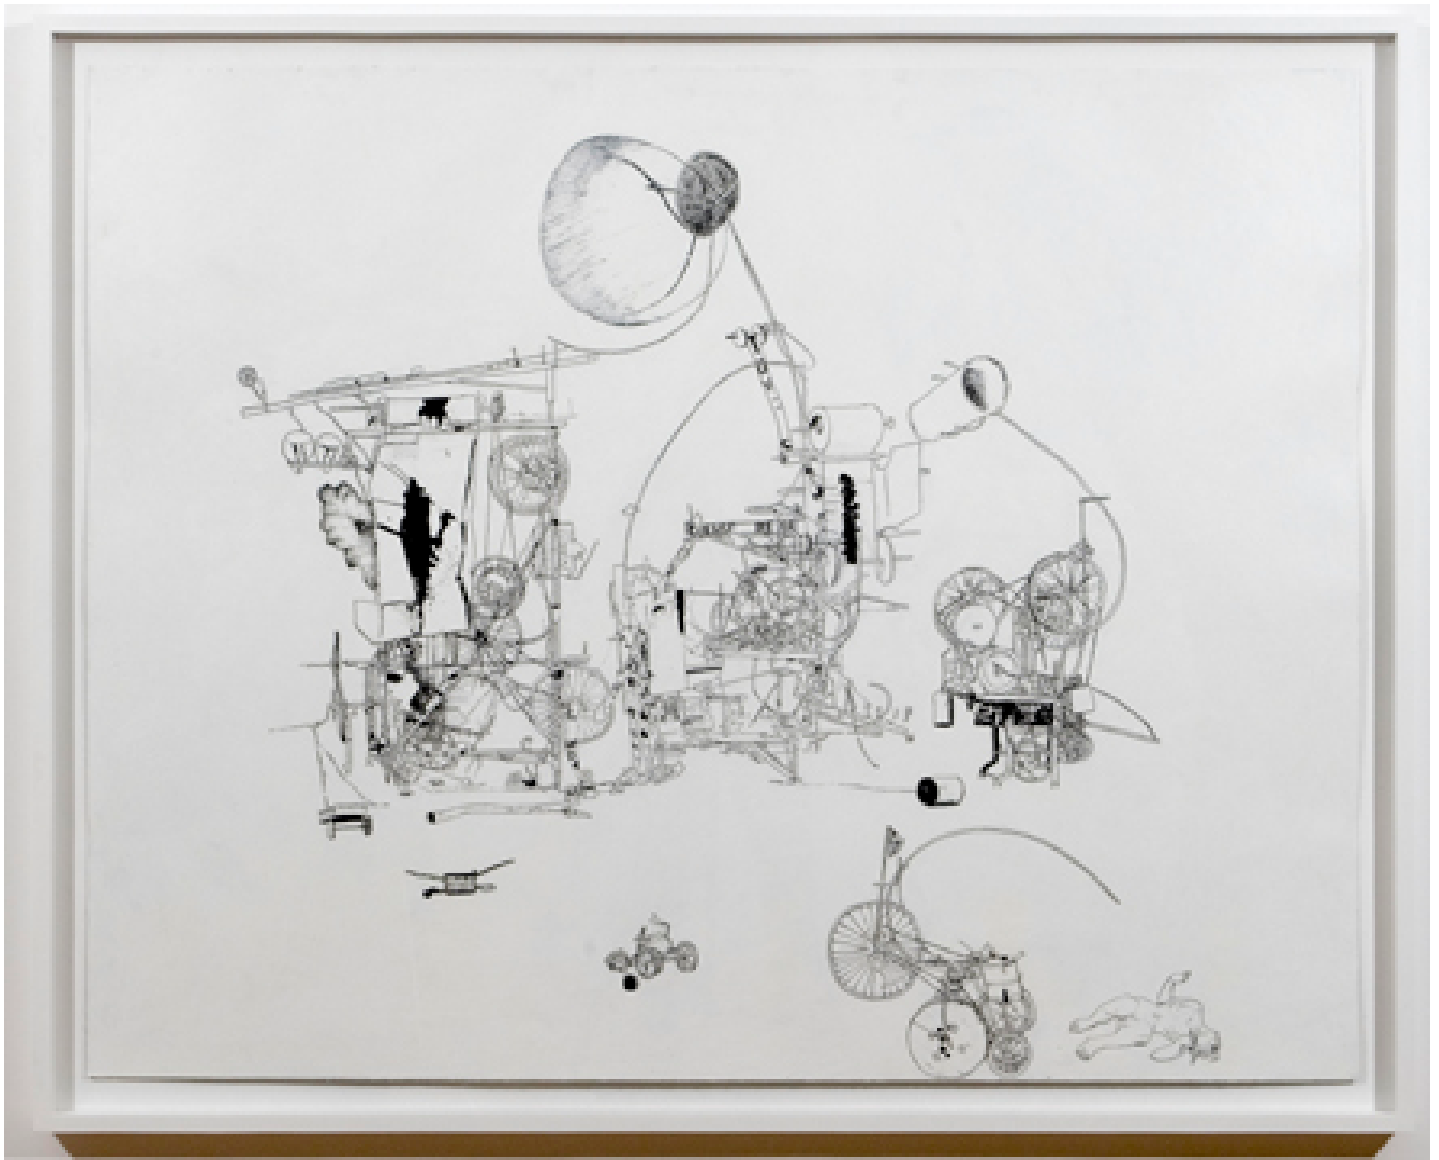

Alexander and Bonin

Michael Landy, H.2.N.Y. Failed Suicide attempt at Museum of Modern Art, 2006
48 x 60 in/ 122 x 152.5 cm
ML-06-DR-051