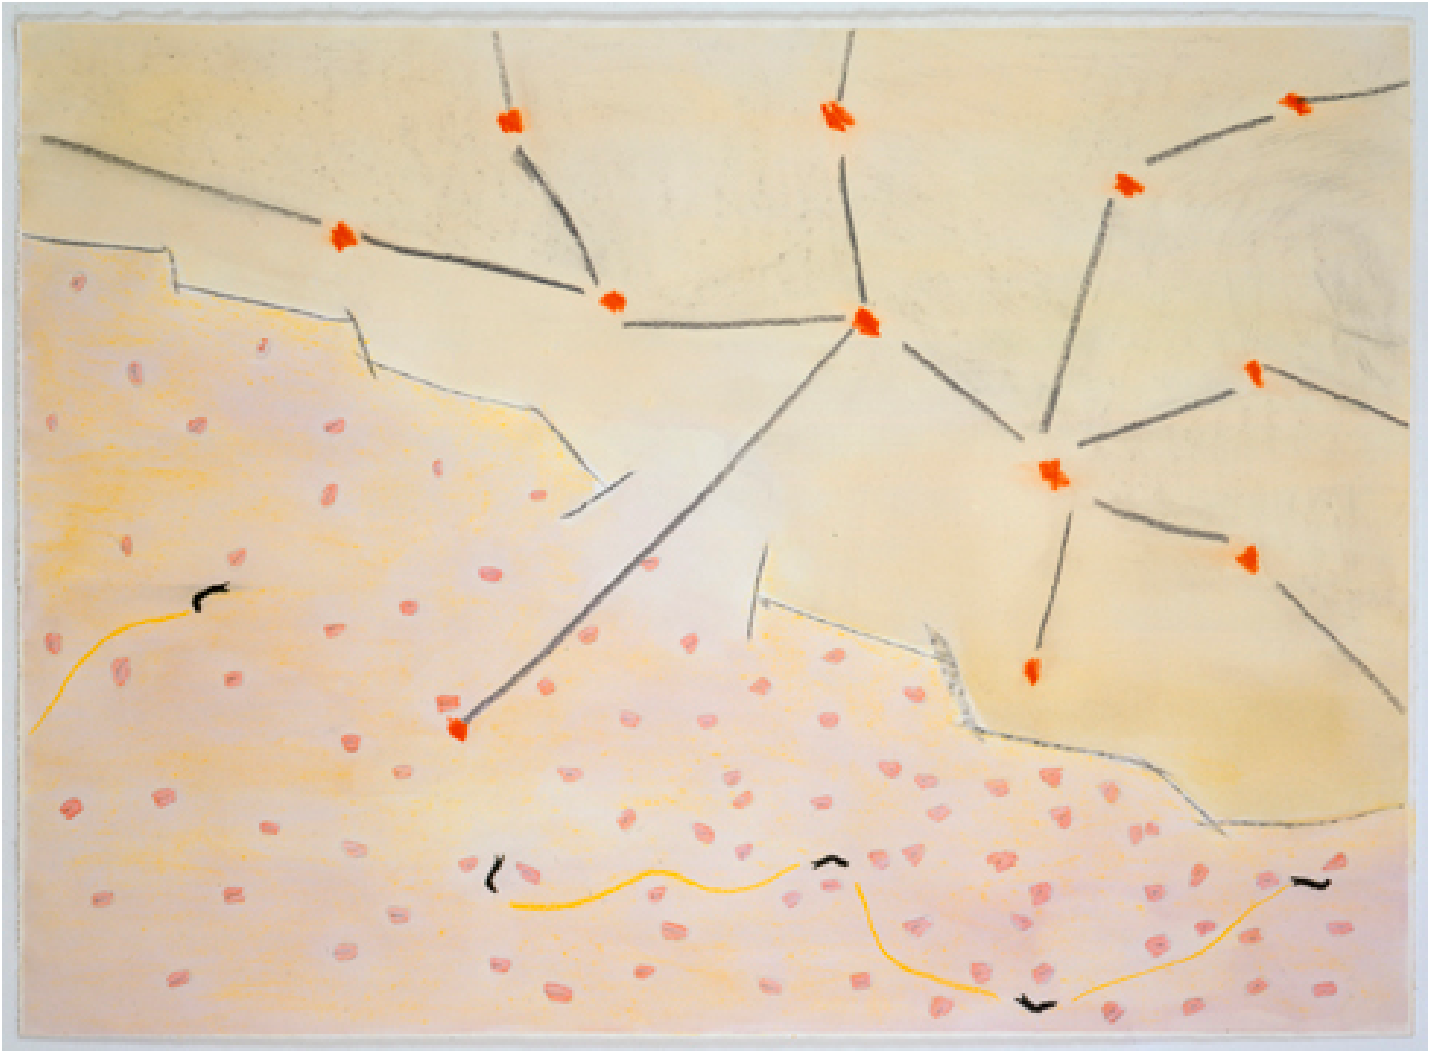

Alexander and Bonin

Ree Morton, Line Series, 1974
22 x 30 in./56 x 76 cm
REM-74-DR-042