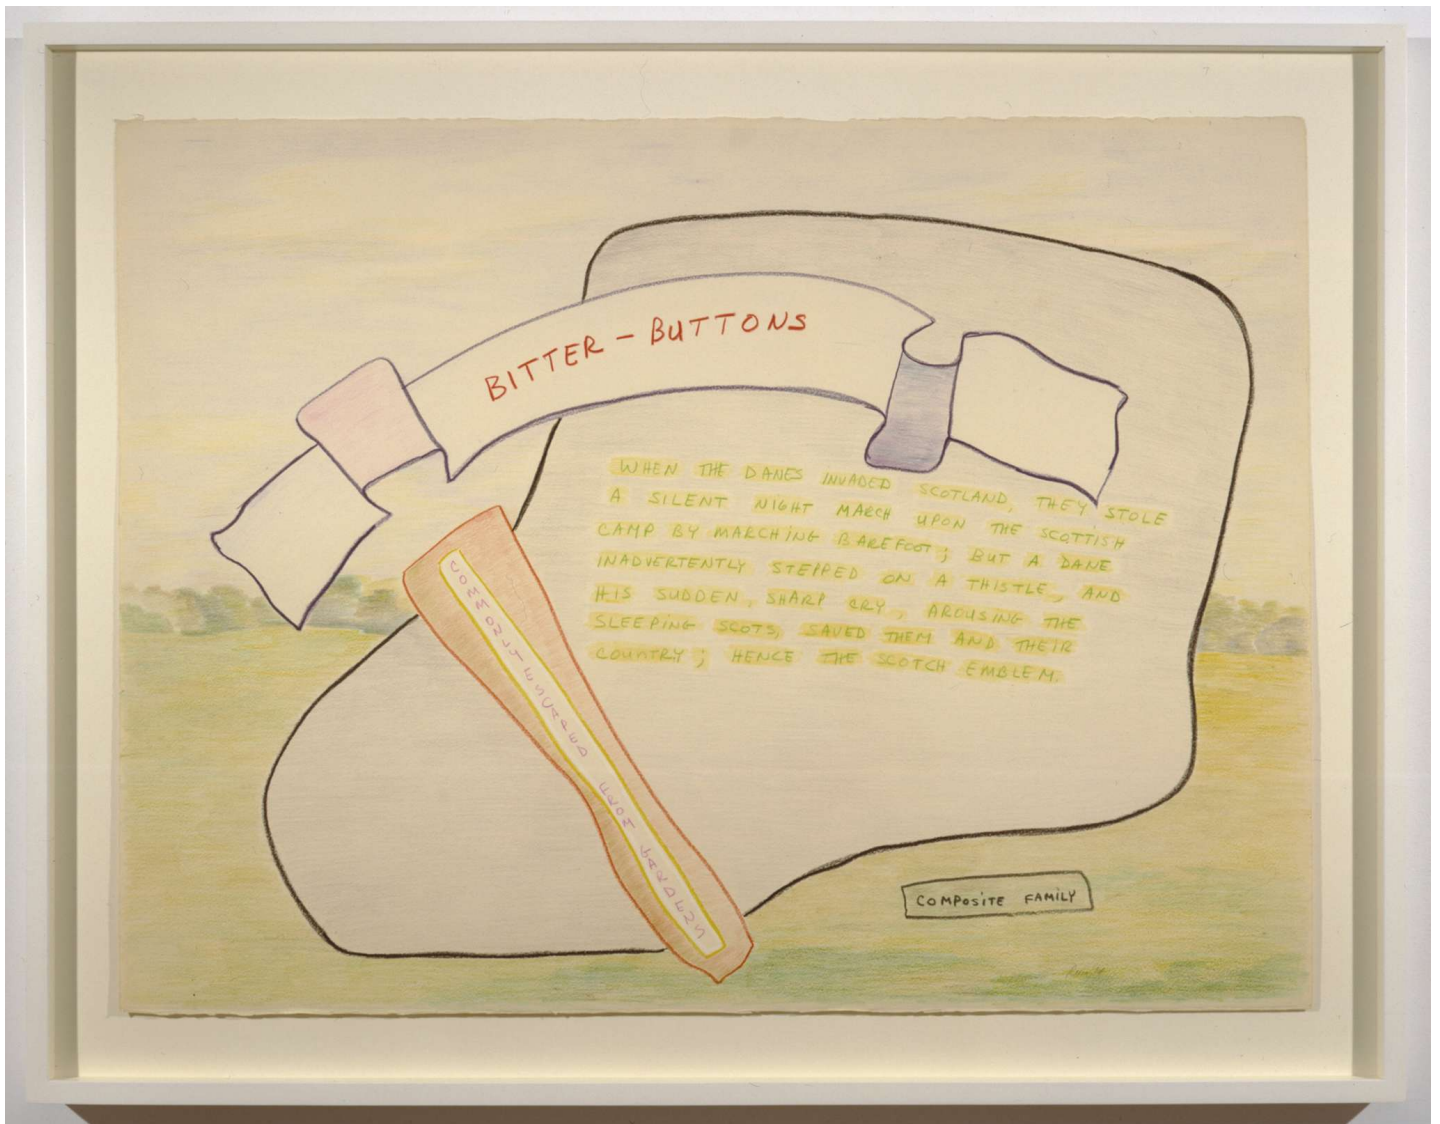

Alexander and Bonin

Ree Morton, Bitter Buttons, 1974
22½ x 30 in./57 x 76 cm
REM-74-DR-059