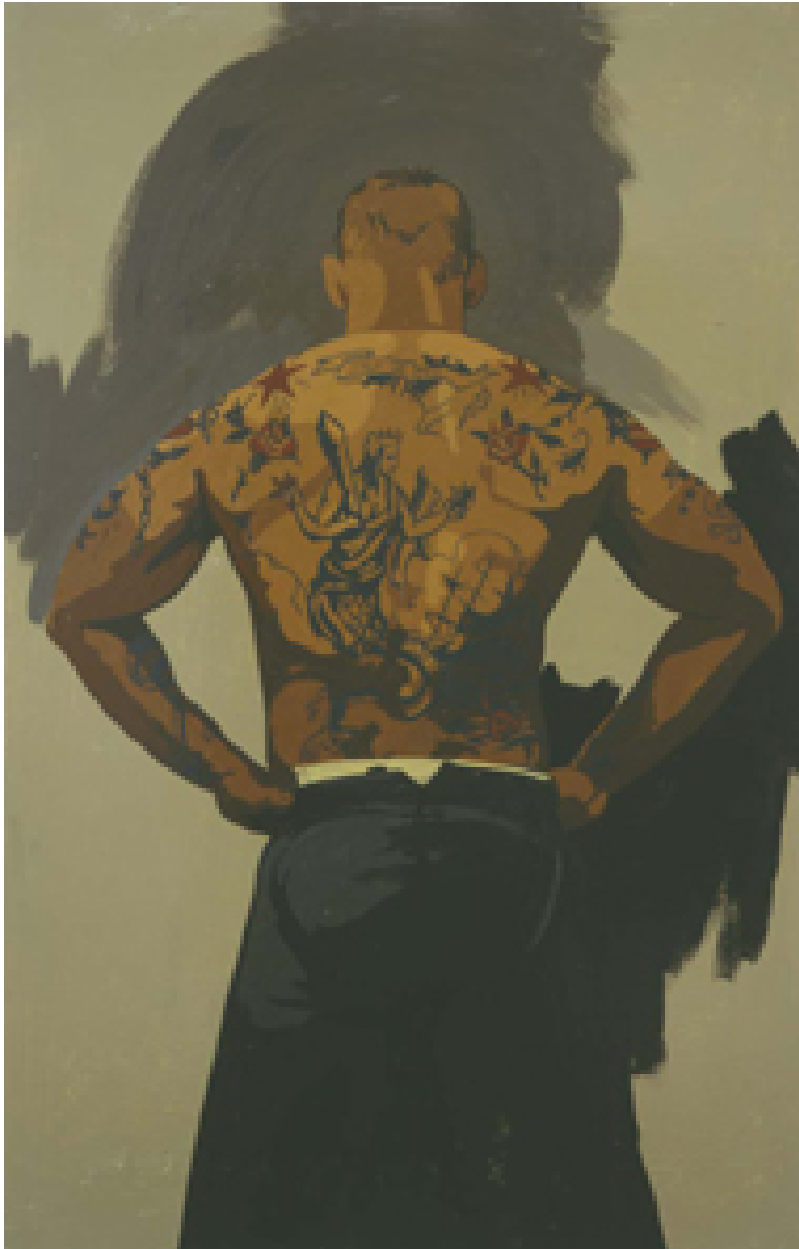

Alexander and Bonin

Matthew Benedict, Tattooed Sailor, 1999
26 3/4 x 17 3/4 in/68 x 46 cm
MATB-99-PA-063