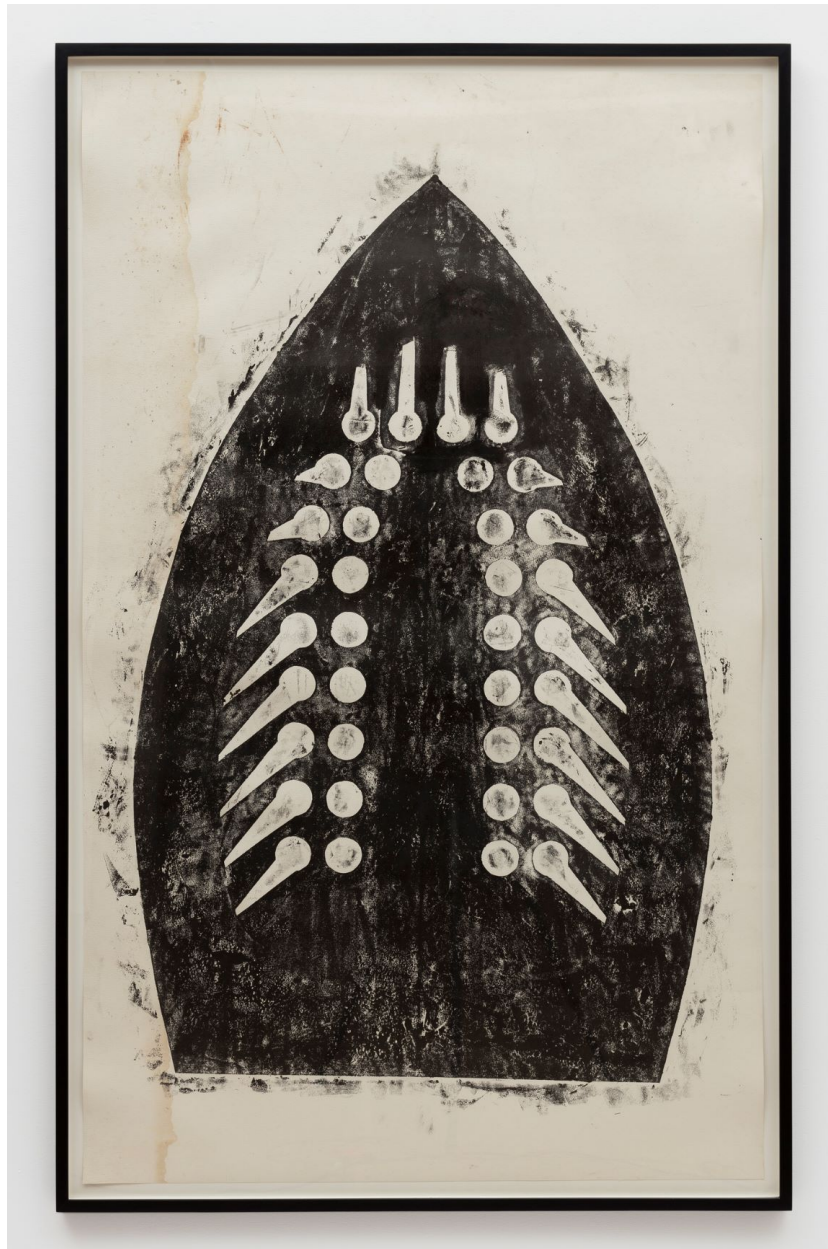

Alexander and Bonin

Willie Cole, Proctor Silex, ca. 1992
67 7/8 x 41 3/4 in/ 172 x 106 cm
WIC-92-DR-059
framed